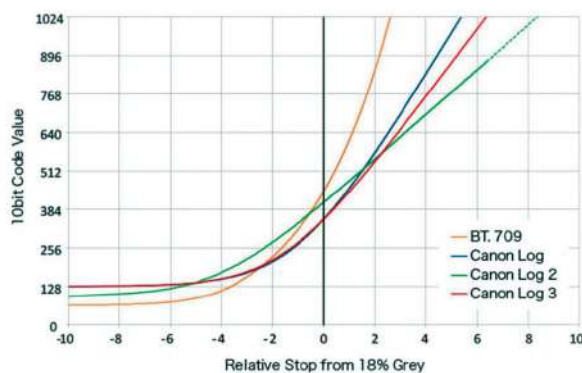

Eye Control AF*

Experience the power of focusing by sight, which redefines the limits of focusing speed and accuracy. Direct the AF point with your eye by looking at the desired subject through the viewfinder to achieve focus and recommended in situations with multiple subjects as it provides a high degree of flexibility in switching focus quickly from one subject to another.

Canon Log 2*/Canon Log 3*

Canon Log 2 produces output that has extremely low contrast with characteristics close to film and has a feature to maintain uniform gradation with respect to the aperture over a wide range from dark areas to highlights. While it offers a great degree of flexibility in post-processing, grading work is necessary. Canon Log 3 is designed based on the original Canon Log but with extended highlights, making post-processing relatively easier in comparison.

In-Camera Upscaling*

In-camera upscaling uses deep learning to generate images from JPEG/HEIF to 4x of native resolution after shooting by increasing the number of pixels by 2x vertically and horizontally. High-resolution images can be generated even after cropping. The algorithm is fine-tuned so that it creates images that do not deviate from the original image while maintaining apparent resolution.