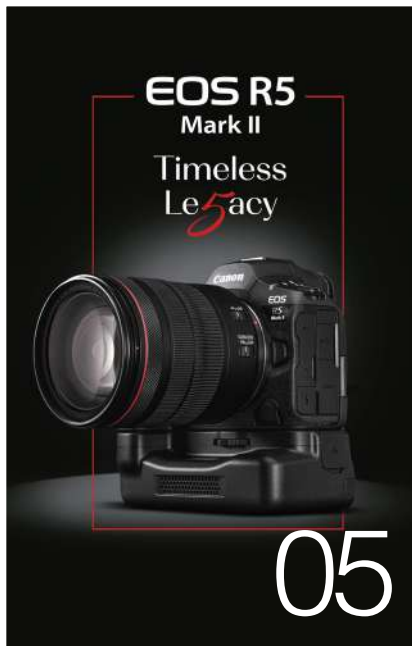

CONTENTS

01	TECHNOLOGY: DSLR/MIRRORLESS	03
02	MIRRORLESS CAMERAS	05
03	DSLR CAMERAS	16
04	DIGITAL CAMERAS	17
05	LENSES	19
06	ACCESSORIES	22
07	PROFESSIONAL VIDEO CAMERAS	23
08	CINEMA RF LENSES	25
09	CINEMA EOS CAMERAS	26