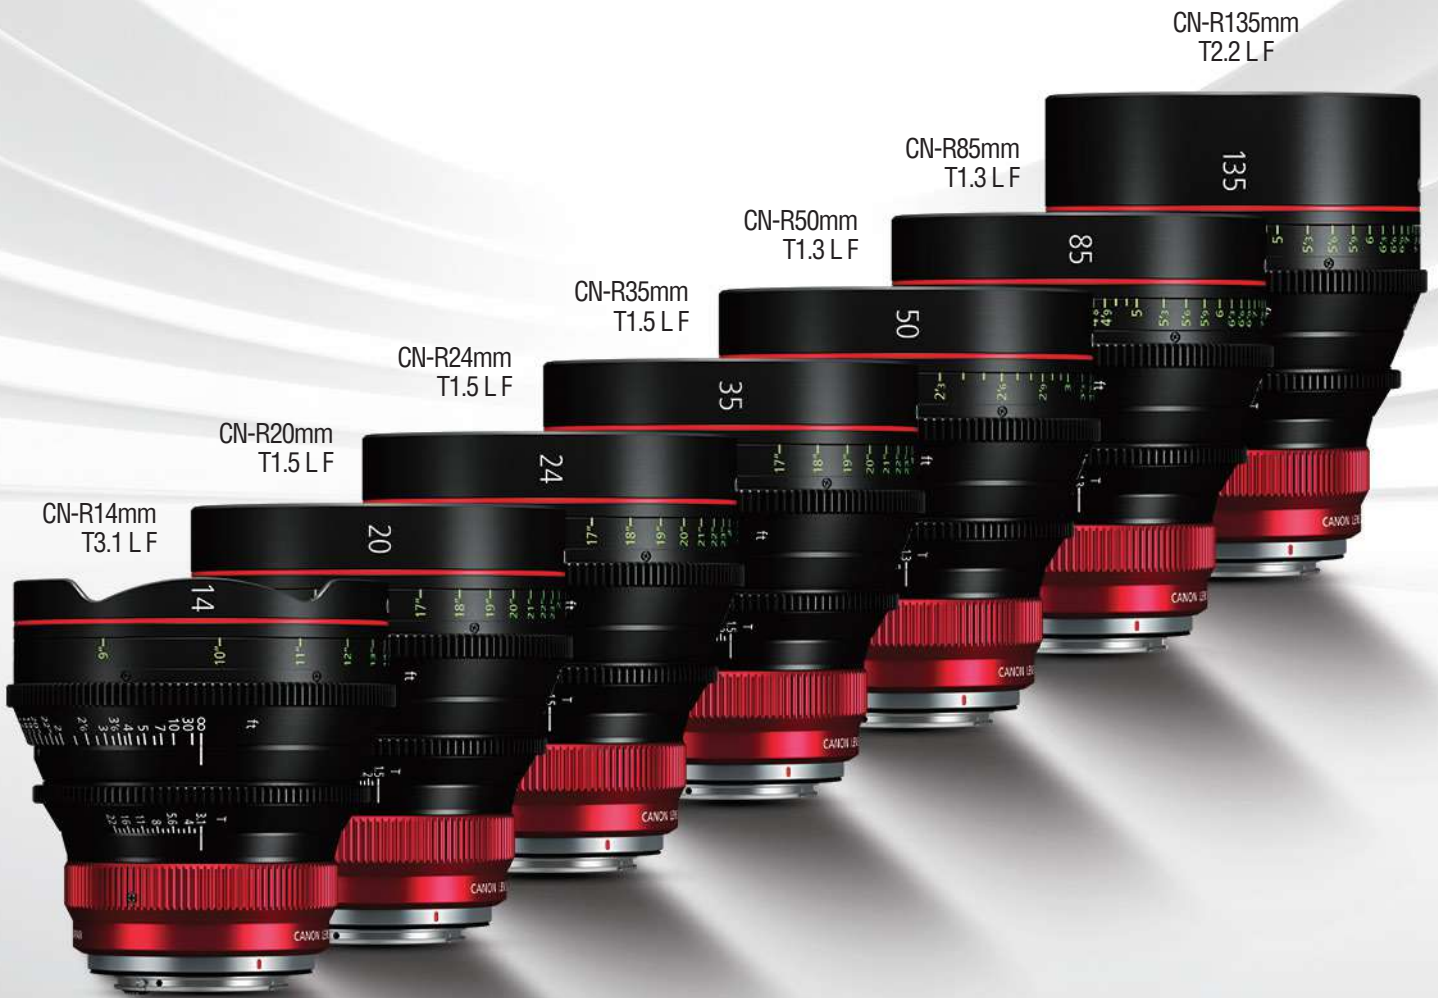

RF CINEMA PRIME LENSES

FEATURES

- First RF mount Cinema lenses that supports full-frame cameras
- Optical performance for 8K/4K cameras
- 11-blade aperture for beautiful bokeh
- Bright T number
- Distortion correction
- Focus breathing control
- Outstanding optical performance and rich expressive capability.
- Consistent color balance
- HDR support
- Design, operability, and dependability ideal for Cinema Style
- Operability consistent throughout series (Focus rotation angle/gear position/front lens diameter)
- Clearly visible distance indicator
- Display units can be changed to “ft” or “m”
- Phosphorescent indicators
- Supports Data Communication with Camera Functions

All images and effects are simulated. Actual images may vary. Please visit in.canon and check out the relevant product section.