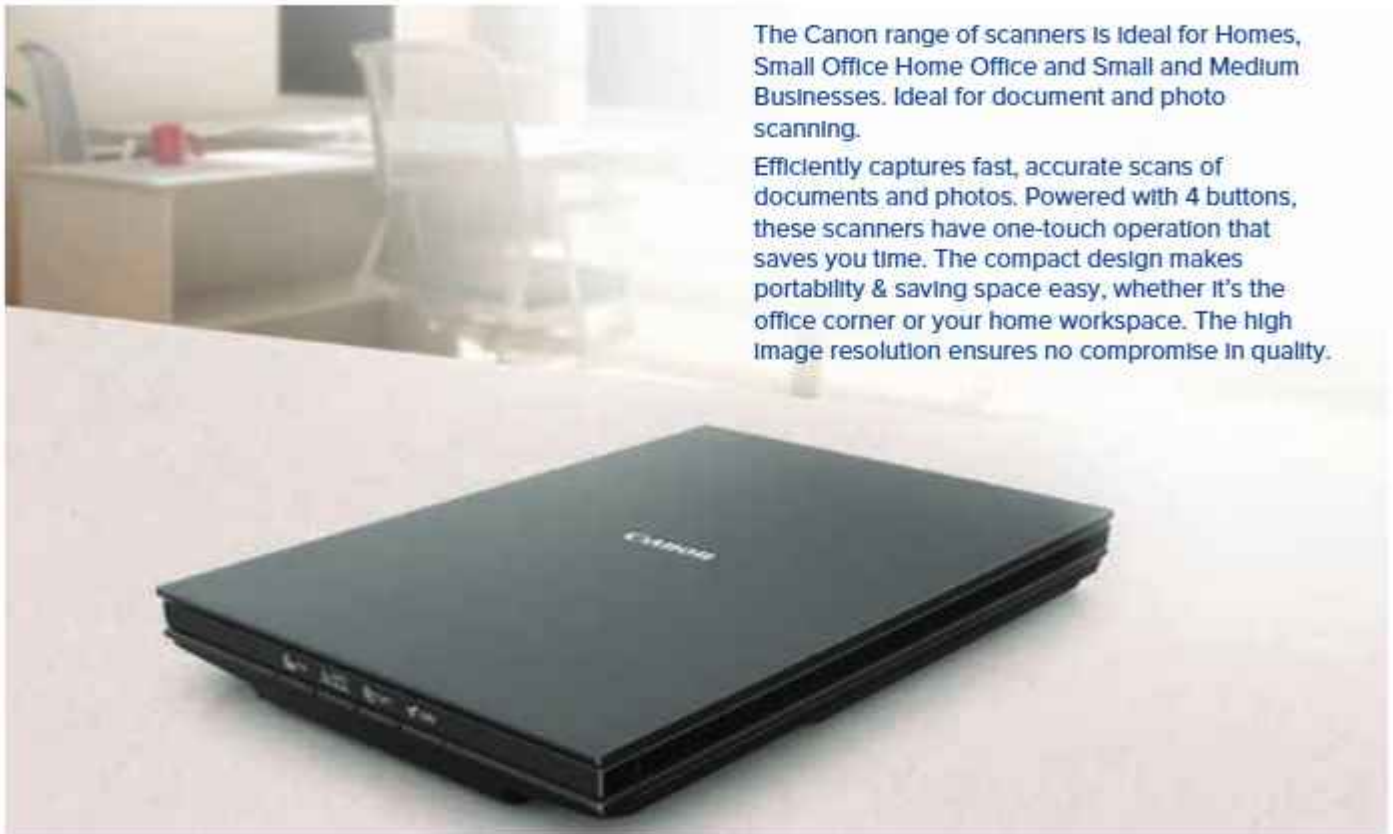

## SCANNING MADE SMOOTHER

The Canon range of scanners is ideal for Homes, Small Office Home Office and Small and Medium Businesses. Ideal for document and photo scanning.

Efficiently captures fast, accurate scans of documents and photos. Powered with 4 buttons, these scanners have one-touch operation that saves you time. The compact design makes portability & saving space easy, whether it's the office corner or your home workspace. The high image resolution ensures no compromise in quality.