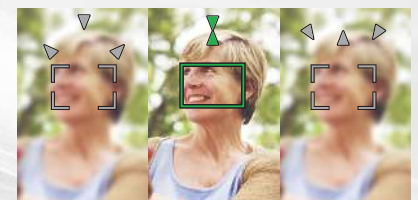

Switchable exterior parts allow users to swap distance markers between feet and meters.

PHOSPHORESCENT INDICATORS

To improve visibility in nighttime and dark area shooting, indicator markings with phosphorescent paint have been adopted for the front barrel (for right-side viewing).

Focal length information

T No.

DUAL PIXEL FOCUS GUIDE

During manual focus, the Dual Pixel Focus Guide can be displayed using distance measurement information and lens distance information.

The Dual Pixel Focus Guide lets users see front and back focus at a glance for smooth and precise focusing.