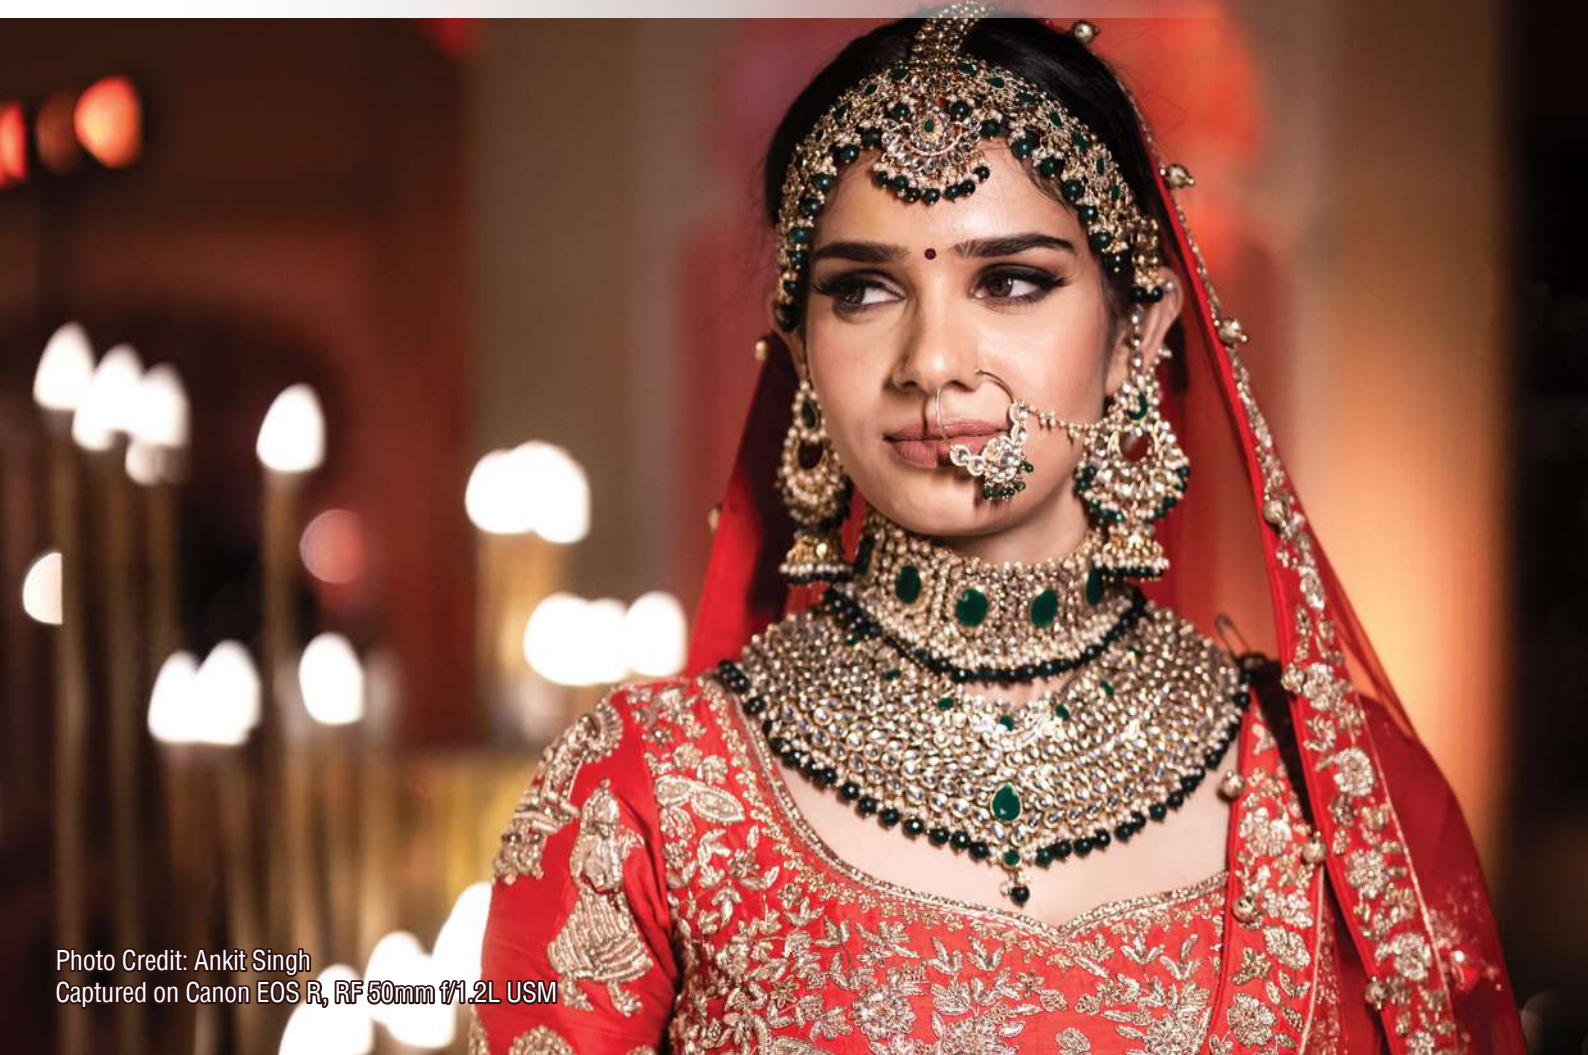

MIRRORLESS CAMERAS

Photo Credit: Ankit Singh
Captured on Canon EOS R, RF 50mm f/1.2L USM

EOS R

- 30.3 Megapixels Full-Frame CMOS Sensor
- 8.0 fps Continuous Shooting
- ISO 100-40000 (Expandable to ISO 102400)
- Up to 5,655 Selectable AF Point Positions
- Low Light AF at EV-6
- 4K 30p / Full HD 60p Movie Recording