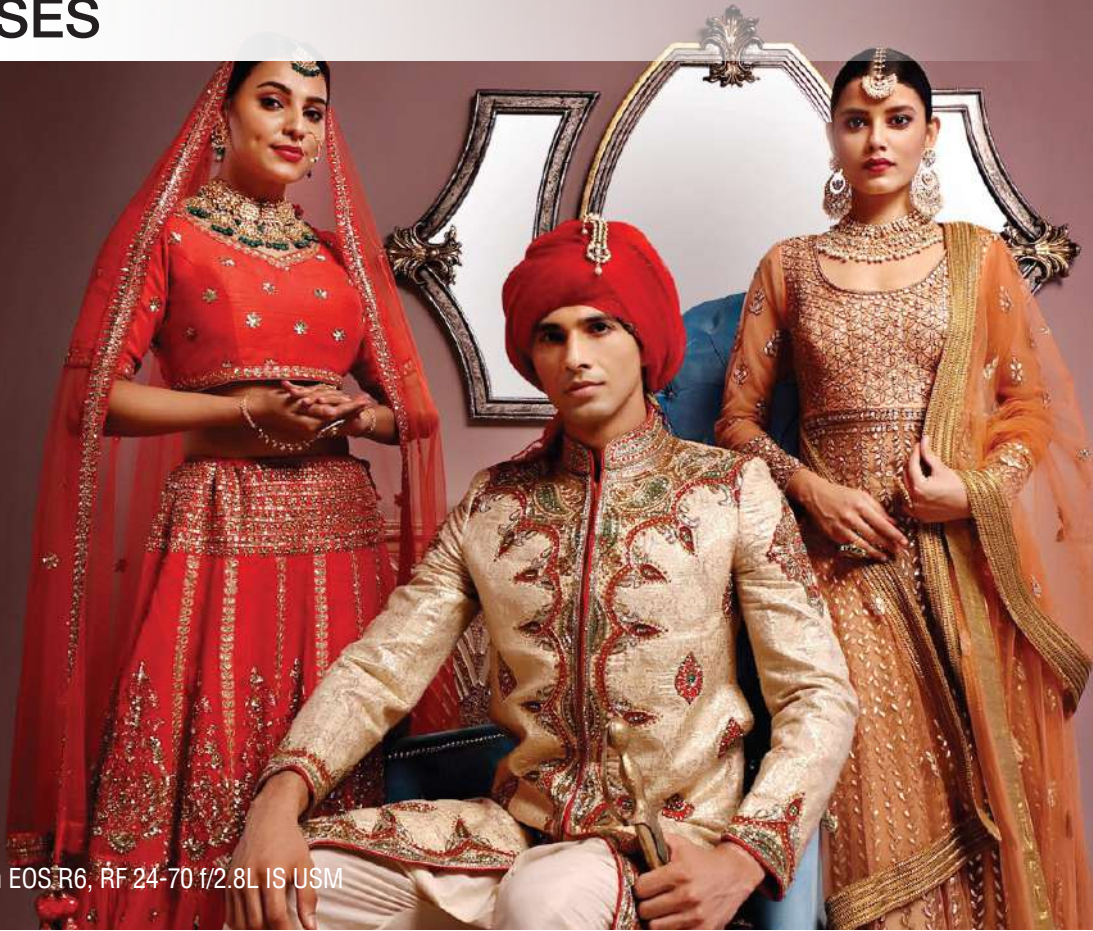

LENSES

Captured on EOS R6, RF 24-70 f/2.8L IS USM

RF LENSES

A New Generation of Lenses for EOS R System

RF85mm f/1.2L USM DS
MRP: ₹285 995.00/U
incl. of all taxes

RF28-70mm f/2L USM
MRP: ₹266 995.00/U
incl. of all taxes