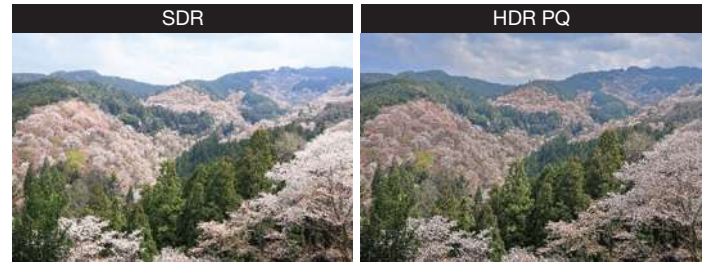

HDR PQ 10-BIT RECORDING*4

Recreate rich colour gradations when shooting stills and movies in HDR PQ, a gamma curve that realistically depicts light and hues as perceived by the human eyes. It records HEIF (stills) or MP4 (movies) data using a 10-bit YCbCr 4:2:2 HEVC compression algorithm, complying with the Rec. ITU-R BT.2100 HDR standard. The HDR PQ HEIF/MP4 allows stills/movie footages to be viewed on compatible displays and images to be printed on HDR-compatible printers.

Viewed at 100% Crop

DIGITAL LENS OPTIMIZER*5

Digital Lens Optimizer (DLO) is a tool available in DPP (Digital Photo Professional), which is Canon's basic post-processing software, bundled free with all EOS Cameras. DLO allows correction of optical aberrations inherent to a lens as well as the improvement of overall sharpness, contrast and resolution of the image. DLO is now present in select Canon EOS Cameras and can simply be enabled, whereas earlier photos had to be taken to DPP software, post which DLO correction had to be done.

THE REVOLUTIONARY RF MOUNT SYSTEM*6

The new and revolutionary RF Mount System, as seen in the new full-frame mirrorless cameras - the EOS R5 and EOS R6, is the latest technological advancement in the EOS universe. Featuring a large 54mm diameter and a high bandwidth 12-pin communication system, this system delivers never-seen-before levels of performance. The large diameter mount coupled with 20mm short back focus higher quality, wider aperture optics in a relatively compact size. This brings benefits of improved speed and performance that allows more image corrections (DLO or Digital Lens Optimizer) and improved performance of image stabilization. It also enables sharper images with more texture and contrast as well as improved focussing and subject tracking (In-Body Image Stabilization in select models).