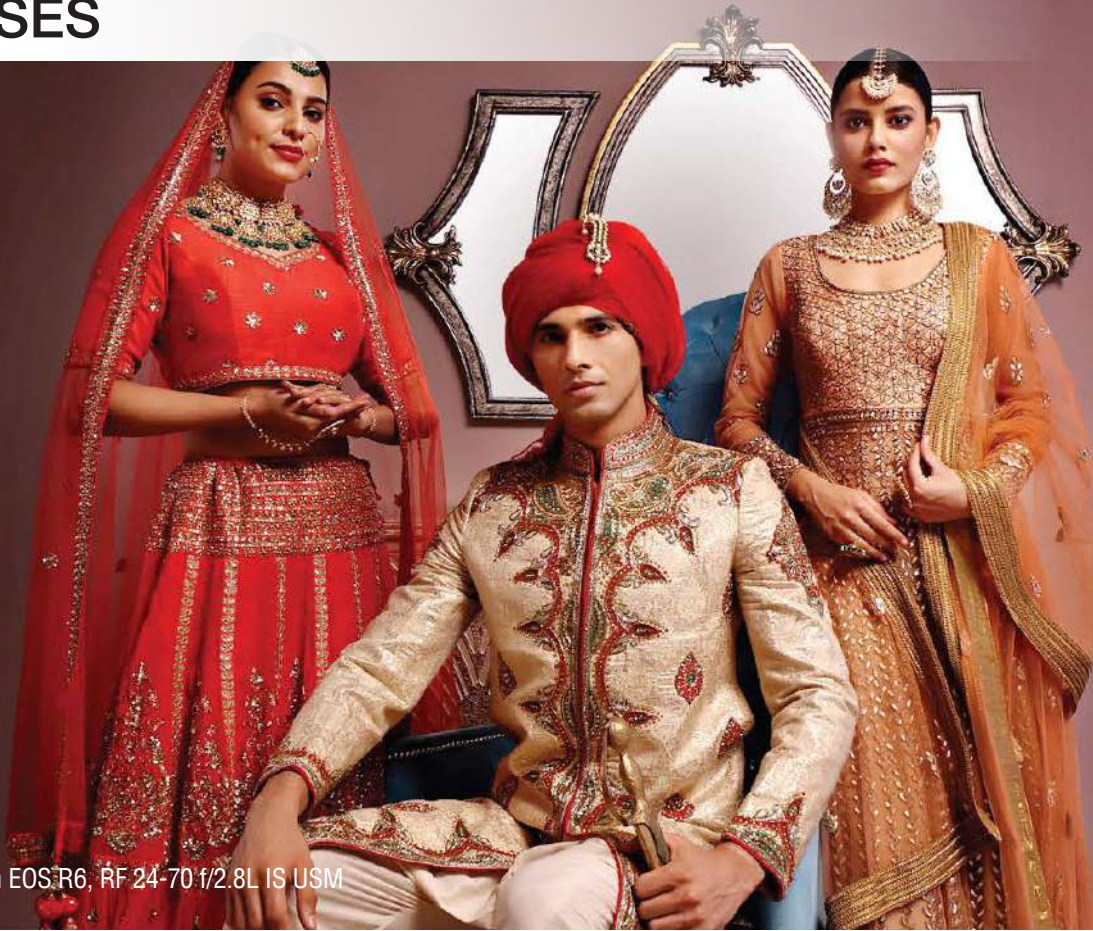

LENSES

Captured on EOS R6, RF 24-70 f/2.8L IS USM

RF LENSES

A New Generation of Lenses for EOS R System

RF85mm f/1.2L USM DS
MRP: ₹285 995.00/U
incl. of all taxes

RF28-70mm f/2L USM
MRP: ₹266 995.00/U
incl. of all taxes