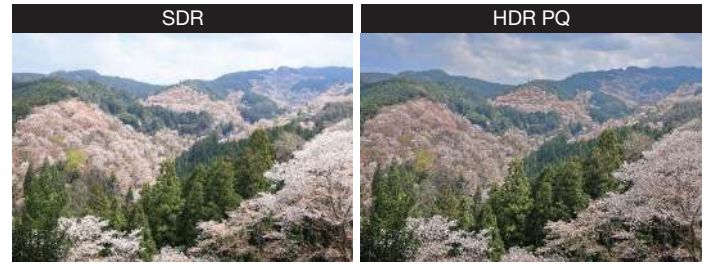

HDR PQ 10-BIT RECORDING*4

Recreate rich colour gradations when shooting stills and movies in HDR PQ, a gamma curve that realistically depicts light and hues as perceived by the human eyes. It records HEIF (stills) or MP4 (movies) data using a 10-bit YCbCr 4:2:2 HEVC compression algorithm, complying with the Rec. ITU-R BT.2100 HDR standard. The HDR PQ HEIF/MP4 allows stills/movie footages to be viewed on compatible displays and images to be printed on HDR-compatible printers.

Viewed at 100% Crop

DIGITAL LENS OPTIMIZER*5

Digital Lens Optimizer (DLO) is a tool available in DPP (Digital Photo Professional), which is Canon's basic post-processing software, bundled free with all EOS Cameras. DLO allows correction of optical aberrations inherent to a lens as well as the improvement of overall sharpness, contrast and resolution of the image. DLO is now present in select Canon EOS Cameras and can simply be enabled, whereas earlier photos had to be taken to DPP software, post which DLO correction had to be done.

THE REVOLUTIONARY RF MOUNT SYSTEM*6

The new and revolutionary RF Mount System, as seen in the new full-frame mirrorless cameras - the EOS R5 and EOS R6, is the latest technological advancement in the EOS universe. Featuring a large 54mm diameter and a high bandwidth 12-pin communication system, this system delivers never-seen-before levels of performance. The large diameter mount coupled with 20mm short back focus higher quality, wider aperture optics in a relatively compact size. This brings benefits of improved speed and performance that allows more image corrections (DLO or Digital Lens Optimizer) and improved performance of image stabilization. It also enables sharper images with more texture and contrast as well as improved focussing and subject tracking (In-Body Image Stabilization in select models).