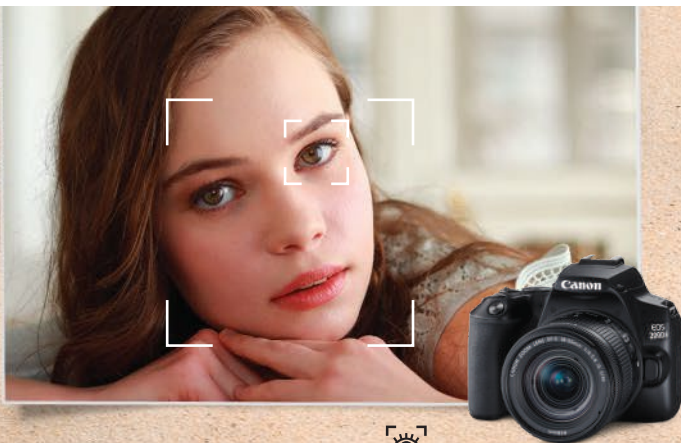

## EOS 200D II

Creative Assist

Eye Detection AF

Smooth Skin

Vari angle LCD

EOS Movie  
4K+FULL HD

24.1 MEGA  
PIXELS  
CMOS

Wi-Fi  
CERTIFIED

## FOCUS ON WHAT MATTERS

Capture precious fleeting moments with ease using the EOS 200D II's various autofocus features. For perfect portraits, just enable Eye Detection AF from the AF menu on your screen. This feature intuitively detects the eye of the subject closest to the camera lens. Even when shooting moving subjects, this feature follows the eyes with high precision to snap lively expressions on the go.